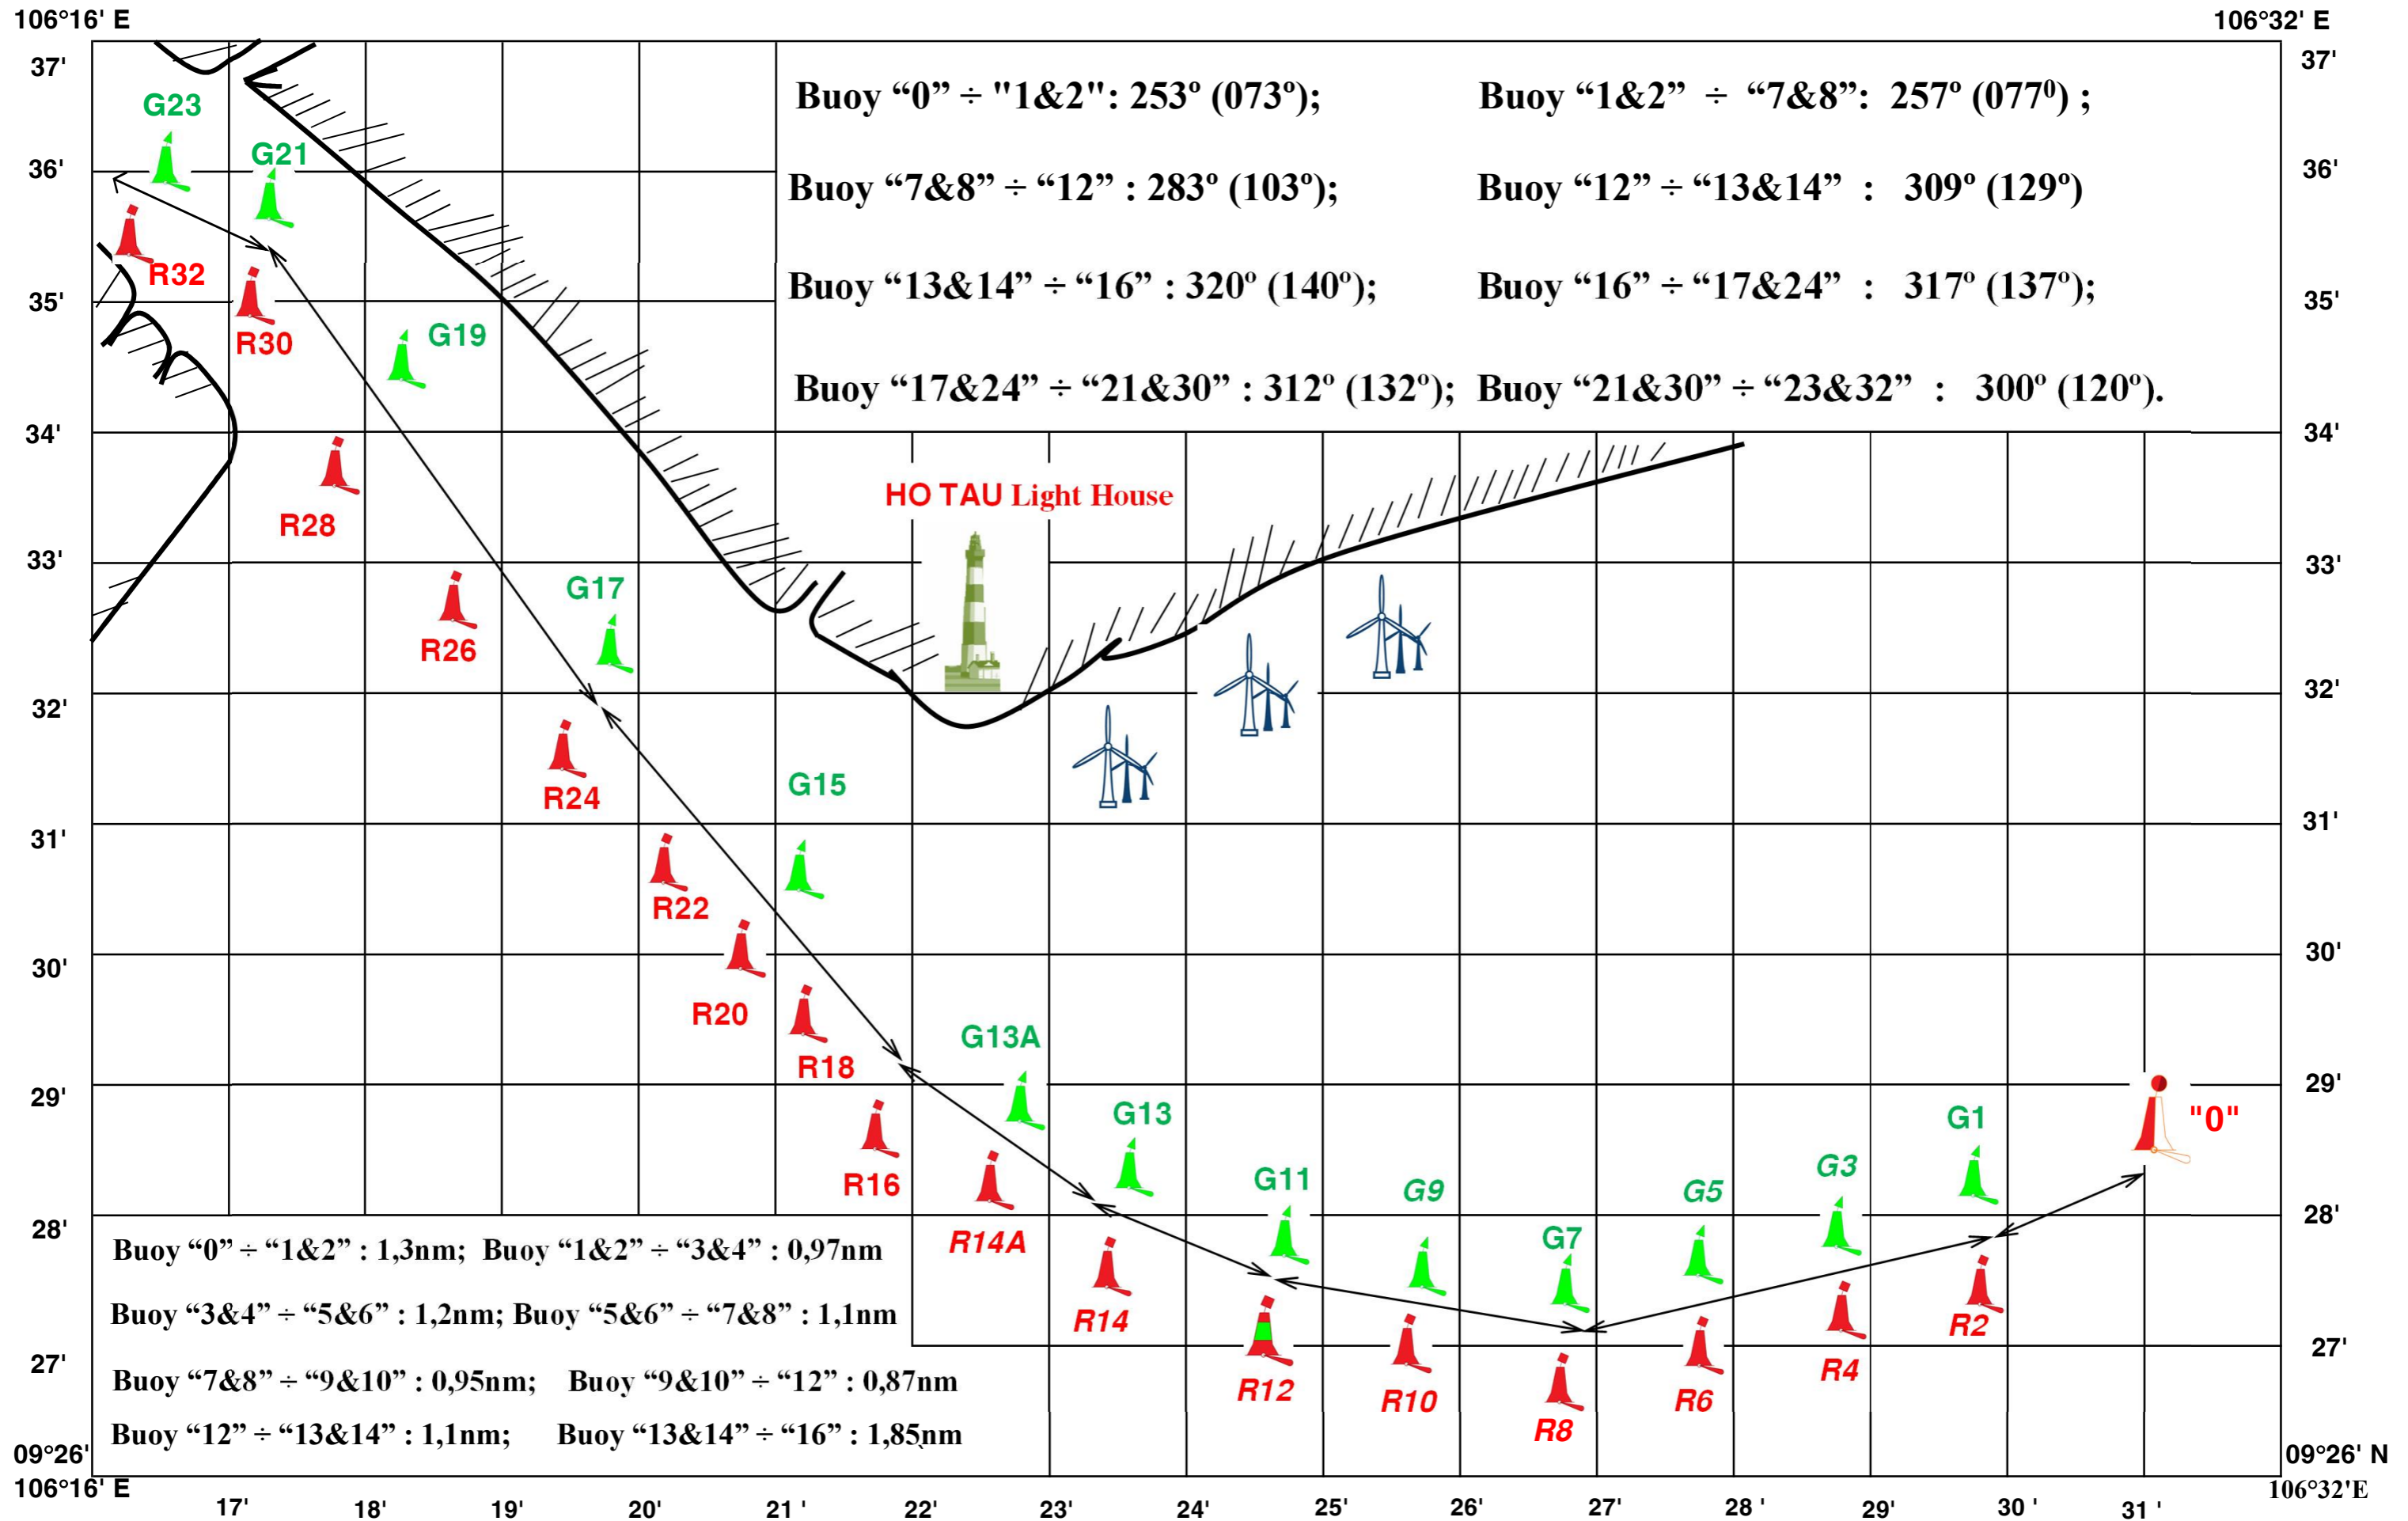

AIDS TO NAVIGATION SYSTEM OF THE DINH AN CHANNEL (MARCH 2022)

To be recorded : Buoy "0": Lat.09°28'14" N - Long.106°30'56" E ; While Flash. (· ¾) 10 sec.